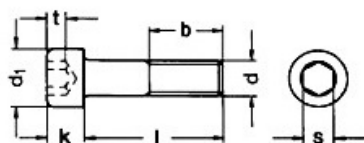

PRODUCT SHEET

Description:

Inbus Screw, M6 x 60mm, Hex 5mm, Stainless Steel A2, DIN 912

Item number:

12.06.330-0

Units	Box	Carton	HS Code	Barcode
Pcs.	1	100	7318155290	
				5704866456838

d	6
l	60
b	24
d1	10
k max.	6
s	5
t min.	3